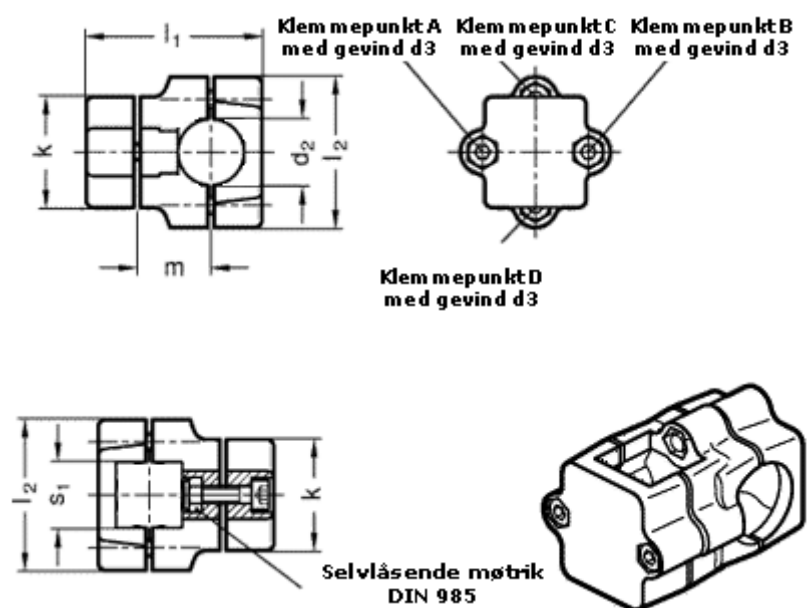

Article number: 20134V25B25502BL  
Description: E+G Two-way Connector  
GN134-V25-B25-50-2-BL

## Measures

Adjustable clamp lever = GN 911-M 8-35 have to be ordred separately

d2	= 25
d3	= M 8
k	= 50
l1	= 79.5
l2	= 68
m	= 33.5
s1	= 25